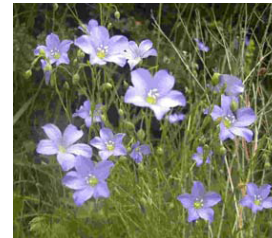

Magnesian Limestone Plants

Magnesian Limestone grassland

Very little of this unique grassland now exists within the region. It is therefore necessary to conserve as much grassland as possible. It is only found on the solid geology of Magnesian Limestone of Magnesian Limestone. Magnesian limestone grassland is only found on shallow immature soils on outcrops of Magnesian Limestone.

There are many species living on the grassland and it supports a number of insects and other invertebrates including the Northern Brown Argus Butterfly (see picture).

Birds Eye Primrose

Perennial Flax

Blue Moor Grass
a rare grass

Abandoned limestone quarries contain a significant number of the plants common to this type of grassland.

Magnesian Limestone Plants

Lady's Bedstraw

cowslip

Primrose

Common
Milkwort

Common Birds Foot
Trefoil